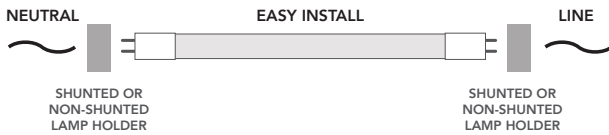

T8 RETROFITS BALLAST BYPASS - TYPE B

bright & reliable

- 9W, 12W, 15W & 43W models.
- Available in 2ft, 3ft, 4ft & 8ft lengths.
- 3500K, 4000K & 5000K color options.
- Beautiful uniform illumination from our all-glass construction.
- Patented integrated electrical safety switch for the safest possible double ended install.
- 8ft lamps is available in either single pin (FA8) or HO (R17D) style end caps.

PART #	UPC	REPLACES	WATTAGE	LUMENS	CCT (K)*	LENGTH	QUICK SHIP	DLC CODES
LED-9T8-840DE24-G3	844006022877	17W	9W	1150	4000K	2 FT	.	PLEVKFK911PU
LED-12T8-840DE36-G3	844006022914	25W	12W	1450	4000K	3 FT	.	PLY0S995ZY00
LED-12T8-840DE48-G3	844006022952	32W	12W	1800	4000K	4 FT	.	PLGQ84QERNPL
LED-15T8-840DE48-G3	844006022990	32W	15W	2200	4000K	4 FT	.	PLX90O9P5UDR
LED-43T8-840B96-G3	844006023058	60W-90W	43W	5500	4000K	8 FT (w/FA8 ends)	.	PL2BO4Y2HDMG
LED-43T8HO-840B96-G3	844006023034	60W-90W	43W	5500	4000K	8 FT (w/ R17D ends)	.	N/A