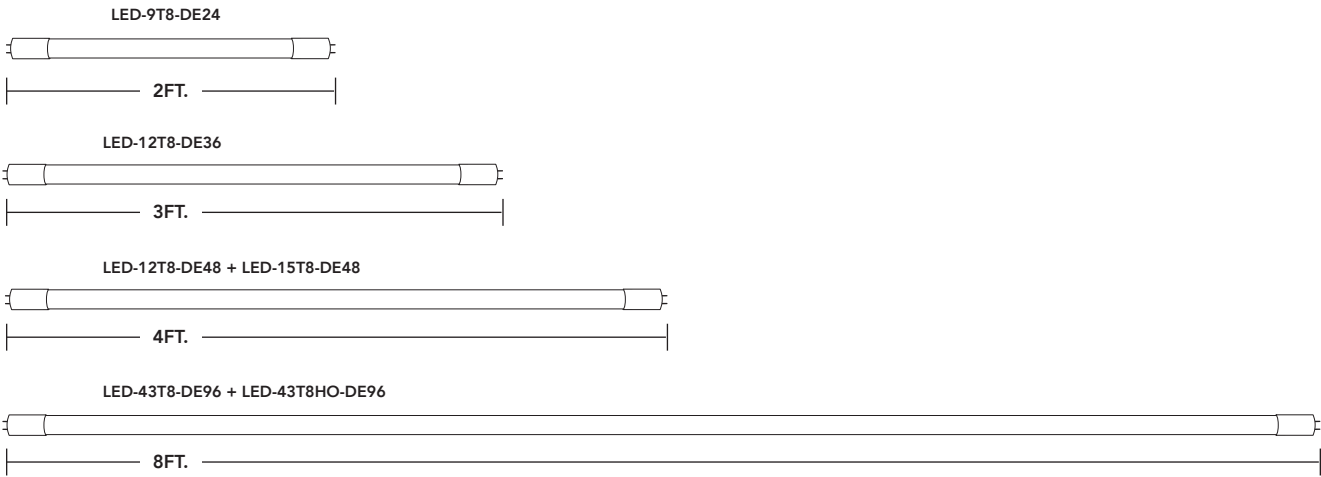

T8 RETROFITS BALLAST BYPASS - TYPE B

bright & reliable

- 9W, 12W, 15W & 43W models.
- Available in 2ft, 3ft, 4ft & 8ft lengths.
- 3500K, 4000K & 5000K color options.
- Beautiful uniform illumination from our all-glass construction.
- Patented integrated electrical safety switch for the safest possible double ended install.
- 8ft lamps is available in either single pin (FA8) or HO (R17D) style end caps.

PART #	UPC	REPLACES	WATTAGE	LUMENS	CCT (K)*	LENGTH	QUICK SHIP	DLC CODES
LED-9T8-840DE24-G3	844006022877	17W	9W	1150	4000K	2 FT	.	PLEVKFK911PU
LED-12T8-840DE36-G3	844006022914	25W	12W	1450	4000K	3 FT	.	PLY0S995ZY00
LED-12T8-840DE48-G3	844006022952	32W	12W	1800	4000K	4 FT	.	PLGQ84QERNPL
LED-15T8-840DE48-G3	844006022990	32W	15W	2200	4000K	4 FT	.	PLX90O9P5UDR
LED-43T8-840B96-G3	844006023058	60W-90W	43W	5500	4000K	8 FT (w/FA8 ends)	.	PL2BO4Y2HDMG
LED-43T8HO-840B96-G3	844006023034	60W-90W	43W	5500	4000K	8 FT (w/ R17D ends)	.	N/A

* See page 2 for additional color temperatures.

T8 RETROFITS BALLAST BYPASS - TYPE B

PART NUMBER BUILDER

MFR	WATTAGE	PRODUCT	CCT	TECHNOLOGY	LENGTH (IN)	GENERATION
LED		T8		DE		G3
	9 12 15 43	T8HO* *8FT MODEL ONLY	835=3500K/85CRI 840=4000K/85CRI 850=5000K/85CRI		24 36 48 96	